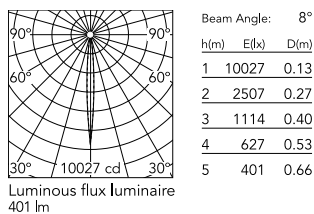

Schematic light drawing

Photometric

Lighting type	Direct
Light distribution	Symmetric
CCT (K)	3000
CRI>	80
Beam angle C0-180 (°)	8
Beam angle C90-270 (°)	8
Extreme cut off	No

Electrical

Insulation class	II
Frequency (Hz)	50/60
Main voltage (Vac)	100-240
Power supply	Integrated
Dimmable	No
Power supply type	Non Dimmable
Dimming interface	Not Dimmable
Emergency	No