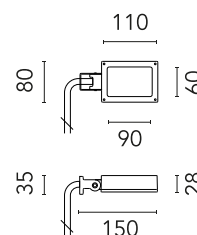

FLOS

FA52501330.A Black

Perseo 1

Designed by FLOS Outdoor, 2012

LED source included. Integrated electrical power supply 100-240V ON- OFF. Fixing bracket included. Equipped with a 700 mm protruding section of neoprene cable and a kit with crimpable connectors and adhesive heat-shrinkable sleeves that guarantee the tightness of the connection. Optional accessories: ground spike; feet for ground mounting and arms for wall mounting (IP68 connector included). Extraclear transparent glass.

Are you a professional and your project needs consulting and support?

BOOK AN APPOINTMENT

Main specifications

EAN	8054793641331
Mounting	Wall, Ground
Light source type	LED
Light sources included	Yes
LED type	Power LED
Number of lamps	1
System power (W)	7
Source flux (lm)	428
Lumen Output (lm)	401

Physical

Colour	Black
Orientation	Adjustable
Longitudinal tilting (°)	200
Net weight (kg)	0.61
Package height (mm)	85
Package width (mm)	145
Package length (mm)	235
IP internal	65

Download

Mounting instructions [↓ PDF](#)

Photometric Files

LDT / IES [↓ ZIP](#)

Technical Drawings

2D [↓ ZIP](#)

3D [↓ ZIP](#)

Schematic light drawing

Photometric

Lighting type	Direct
Light distribution	Symmetric
CCT (K)	3000
CRI>	80
Beam angle C0-180 (°)	8
Beam angle C90-270 (°)	8
Extreme cut off	No