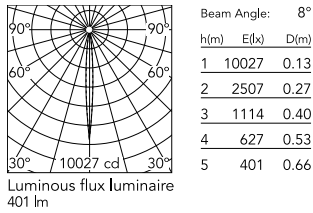

Physical

Colour	Black
Orientation	Adjustable
Longitudinal tilting (°)	200
Net weight (kg)	0.61
Package height (mm)	85
Package width (mm)	145
Package length (mm)	235
IP internal	65

Download

Mounting instructions [↓ PDF](#)

Photometric Files

LDT / IES [↓ ZIP](#)

Technical Drawings

2D [↓ ZIP](#)

3D [↓ ZIP](#)

Schematic light drawing

Photometric

Lighting type	Direct
Light distribution	Symmetric
CCT (K)	3000
CRI>	80
Beam angle C0-180 (°)	8
Beam angle C90-270 (°)	8
Extreme cut off	No