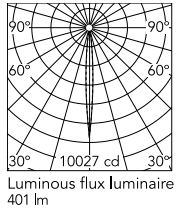

Physical

Colour	Deep Brown
Orientation	Adjustable
Longitudinal tilting (°)	200
Net weight (kg)	0.61
Package height (mm)	85
Package width (mm)	145
Package length (mm)	235
IP internal	65

Download

[Mounting instructions](#) PDF

Photometric Files

[LDT / IES](#) ZIP

Technical Drawings

[2D](#) ZIP

[3D](#) ZIP

Schematic light drawing

Beam Angle: 8°

h(m)	E(lx)	D(m)
1	10027	0.13
2	2507	0.27
3	1114	0.40
4	627	0.53
5	401	0.66

Photometric

Lighting type	Direct
Light distribution	Symmetric
CCT (K)	3000
CRI>	80
Beam angle C0-180 (°)	8
Beam angle C90-270 (°)	8
Extreme cut off	No

Electrical

Insulation class	II
Frequency (Hz)	50/60
Main voltage (Vac)	100-240
Power supply	Integrated
Dimmable	No
Power supply type	Non Dimmable
Dimming interface	Not Dimmable
Emergency	No