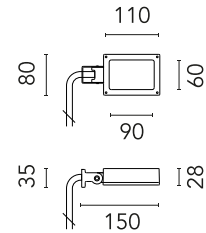

FLOS

FA52501318.A Deep Brown

Perseo 1

Designed by FLOS Outdoor, 2012

LED source included. Integrated electrical power supply 100-240V ON- OFF. Fixing bracket included. Equipped with a 700 mm protruding section of neoprene cable and a kit with crimpable connectors and adhesive heat-shrinkable sleeves that guarantee the tightness of the connection. Optional accessories: ground spike; feet for ground mounting and arms for wall mounting (IP68 connector included). Extraclear transparent glass.

Are you a professional and your project needs consulting and support?

[BOOK AN APPOINTMENT](#)

Main specifications

EAN	8054793641317
Mounting	Wall, Ground
Light source type	LED
Light sources included	Yes
LED type	Power LED
Number of lamps	1
System power (W)	7
Source flux (lm)	428
Lumen Output (lm)	401

Physical

Colour	Deep Brown
Orientation	Adjustable
Longitudinal tilting (°)	200
Net weight (kg)	0.61
Package height (mm)	85
Package width (mm)	145
Package length (mm)	235
IP internal	65

Download

[Mounting instructions](#) PDF

Photometric Files

[LDT / IES](#) ZIP

Technical Drawings

[2D](#) ZIP

[3D](#) ZIP

Schematic light drawing

Beam Angle: 8°

h(m)	E(lx)	D(m)
1	10027	0.13
2	2507	0.27
3	1114	0.40
4	627	0.53
5	401	0.66