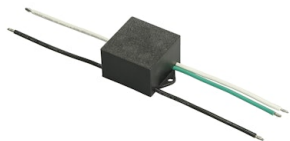

FLOS

FA52501318.A Deep Brown

Perseo 1

Designed by FLOS Outdoor, 2012

LED source included. Integrated electrical power supply 100-240V ON- OFF. Fixing bracket included. Equipped with a 700 mm protruding section of neoprene cable and a kit with crimpable connectors and adhesive heat-shrinkable sleeves that guarantee the tightness of the connection. Optional accessories: ground spike; feet for ground mounting and arms for wall mounting (IP68 connector included). Extraclear transparent glass.

Photometric

Lighting type	Direct
Light distribution	Symmetric
CCT (K)	3000
CRI>	80
Beam angle C0-180 (°)	8
Beam angle C90-270 (°)	8
Extreme cut off	No

Electrical

Insulation class	II
Frequency (Hz)	50/60
Main voltage (Vac)	100-240
Power supply	Integrated
Dimmable	No
Power supply type	Non Dimmable
Dimming interface	Not Dimmable
Emergency	No

Accessories & Power Supply

OPTIONAL
Accessory

F990E00A000

S.P.D. (SURGE PROTECTION
DEVICE)

OPTIONAL
Accessory

FA136

Ground Spike Aimer 1/Aimer
2/Aimer 3/Perseo 2

OPTIONAL
Accessory