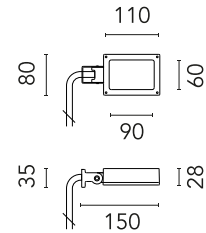

FLOS

FA52501312.A Forest Green

Perseo 1

Designed by FLOS Outdoor, 2012

LED source included. Integrated electrical power supply 100-240V ON- OFF. Fixing bracket included. Equipped with a 700 mm protruding section of neoprene cable and a kit with crimpable connectors and adhesive heat-shrinkable sleeves that guarantee the tightness of the connection. Optional accessories: ground spike; feet for ground mounting and arms for wall mounting (IP68 connector included). Extraclear transparent glass.

Are you a professional and your project needs consulting and support?

[BOOK AN APPOINTMENT](#)

Main specifications

EAN	8054793641294
Mounting	Wall, Ground
Light source type	LED
Light sources included	Yes
LED type	Power LED
Number of lamps	1
System power (W)	7
Source flux (lm)	428
Lumen Output (lm)	401

Physical

Colour	Forest Green
Orientation	Adjustable
Longitudinal tilting (°)	200
Net weight (kg)	0.61
Package height (mm)	85
Package width (mm)	145
Package length (mm)	235
IP internal	65

Download

[Mounting instructions](#) PDF

Photometric Files

[LDT / IES](#) ZIP

Technical Drawings

[2D](#) ZIP

[3D](#) ZIP

Schematic light drawing

Photometric

Lighting type	Direct
Light distribution	Symmetric
CCT (K)	3000
CRI>	80
Beam angle C0-180 (°)	8
Beam angle C90-270 (°)	8
Extreme cut off	No