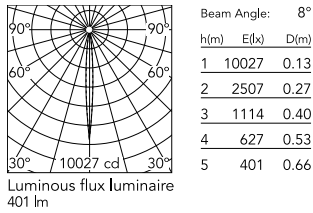

Physical

Colour	Forest Green
Orientation	Adjustable
Longitudinal tilting (°)	200
Net weight (kg)	0.61
Package height (mm)	85
Package width (mm)	145
Package length (mm)	235
IP internal	65

Download

[Mounting instructions](#) PDF

Photometric Files

[LDT / IES](#) ZIP

Technical Drawings

[2D](#) ZIP

[3D](#) ZIP

Schematic light drawing

Photometric

Lighting type	Direct
Light distribution	Symmetric
CCT (K)	3000
CRI>	80
Beam angle C0-180 (°)	8
Beam angle C90-270 (°)	8
Extreme cut off	No