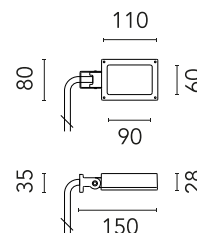

FLOS

FA52501306.A Grey

Perseo 1

Designed by FLOS Outdoor, 2012

LED source included. Integrated electrical power supply 100-240V ON- OFF. Fixing bracket included. Equipped with a 700 mm protruding section of neoprene cable and a kit with crimpable connectors and adhesive heat-shrinkable sleeves that guarantee the tightness of the connection. Optional accessories: ground spike; feet for ground mounting and arms for wall mounting (IP68 connector included). Extraclear transparent glass.

Physical

Colour	Grey
Orientation	Adjustable
Longitudinal tilting (°)	200
Net weight (kg)	0.61
Package height (mm)	85
Package width (mm)	145
Package length (mm)	235
IP internal	65

Download

[Mounting instructions](#) PDF