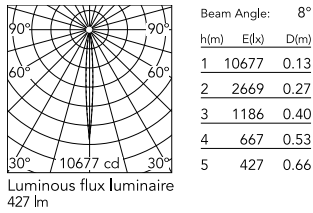

Physical

Colour	Anthracite
Orientation	Adjustable
Longitudinal tilting (°)	200
Net weight (kg)	0.61
Package height (mm)	85
Package width (mm)	145
Package length (mm)	235
IP internal	65

Download

[Mounting instructions](#) PDF

Photometric Files

[LDT / IES](#) ZIP

Technical Drawings

[2D](#) ZIP

[3D](#) ZIP

Schematic light drawing

Photometric

Lighting type	Direct
Light distribution	Symmetric
CCT (K)	4000
CRI>	80
Beam angle C0-180 (°)	8
Beam angle C90-270 (°)	8
Extreme cut off	No