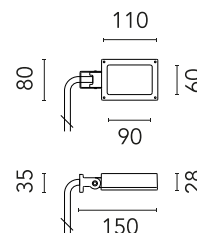

FLOS

FA52501233.A Anthracite

Perseo 1

Designed by FLOS Outdoor, 2012

LED source included. Integrated electrical power supply 100-240V ON- OFF. Fixing bracket included. Equipped with a 700 mm protruding section of neoprene cable and a kit with crimpable connectors and adhesive heat-shrinkable sleeves that guarantee the tightness of the connection. Optional accessories: ground spike; feet for ground mounting and arms for wall mounting (IP68 connector included). Extraclear transparent glass.

Are you a professional and your project needs consulting and support?

[BOOK AN APPOINTMENT](#)

Main specifications

EAN	8054793641232
Mounting	Wall, Ground
Light source type	LED
Light sources included	Yes
LED type	Power LED
Number of lamps	1
System power (W)	7
Source flux (lm)	456
Lumen Output (lm)	427

Physical

Colour	Anthracite
Orientation	Adjustable
Longitudinal tilting (°)	200
Net weight (kg)	0.61
Package height (mm)	85
Package width (mm)	145
Package length (mm)	235
IP internal	65

Download

[Mounting instructions](#) PDF

Photometric Files

[LDT / IES](#) ZIP

Technical Drawings

[2D](#) ZIP

[3D](#) ZIP

Schematic light drawing

Photometric

Lighting type	Direct
Light distribution	Symmetric
CCT (K)	4000
CRI>	80
Beam angle C0-180 (°)	8
Beam angle C90-270 (°)	8
Extreme cut off	No