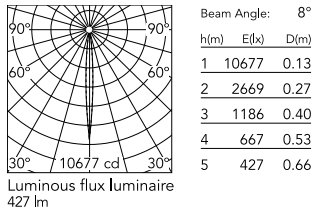

Physical

Colour	Black
Orientation	Adjustable
Longitudinal tilting (°)	200
Net weight (kg)	0.61
Package height (mm)	85
Package width (mm)	145
Package length (mm)	235
IP internal	65

Download

[Mounting instructions](#) PDF

Photometric Files

[LDT / IES](#) ZIP

Technical Drawings

[2D](#) ZIP

[3D](#) ZIP

Schematic light drawing

Photometric

Lighting type	Direct
Light distribution	Symmetric
CCT (K)	4000
CRI>	80
Beam angle C0-180 (°)	8
Beam angle C90-270 (°)	8
Extreme cut off	No