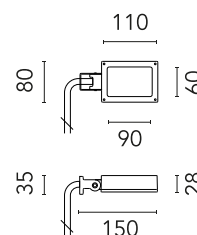

FLOS

FA52501230.A Black

Perseo 1

Designed by FLOS Outdoor, 2012

LED source included. Integrated electrical power supply 100-240V ON- OFF. Fixing bracket included. Equipped with a 700 mm protruding section of neoprene cable and a kit with crimpable connectors and adhesive heat-shrinkable sleeves that guarantee the tightness of the connection. Optional accessories: ground spike; feet for ground mounting and arms for wall mounting (IP68 connector included). Extraclear transparent glass.

Are you a professional and your project needs consulting and support?

[BOOK AN APPOINTMENT](#)

Main specifications

EAN	8054793641225
Mounting	Wall, Ground
Light source type	LED
Light sources included	Yes
LED type	Power LED
Number of lamps	1
System power (W)	7
Source flux (lm)	456
Lumen Output (lm)	427

Physical

Colour	Black
Orientation	Adjustable
Longitudinal tilting (°)	200
Net weight (kg)	0.61
Package height (mm)	85
Package width (mm)	145
Package length (mm)	235
IP internal	65

Download

[Mounting instructions](#) PDF

Photometric Files

[LDT / IES](#) ZIP

Technical Drawings

[2D](#) ZIP

[3D](#) ZIP

Schematic light drawing

Photometric

Lighting type	Direct
Light distribution	Symmetric
CCT (K)	4000
CRI>	80
Beam angle C0-180 (°)	8
Beam angle C90-270 (°)	8
Extreme cut off	No