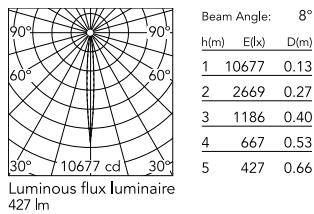

Schematic light drawing

Photometric

Lighting type	Direct
Light distribution	Symmetric
CCT (K)	4000
CRI>	80
Beam angle C0-180 (°)	8
Beam angle C90-270 (°)	8
Extreme cut off	No

Electrical

Insulation class	II
Frequency (Hz)	50/60
Main voltage (Vac)	100-240
Power supply	Integrated
Dimmable	No
Power supply type	Non Dimmable
Dimming interface	Not Dimmable
Emergency	No