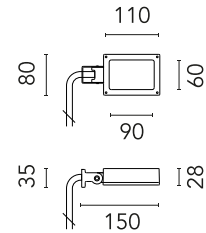

## Perseo 1

Designed by FLOS Outdoor, 2012

LED source included. Integrated electrical power supply 100-240V ON- OFF. Fixing bracket included. Equipped with a 700 mm protruding section of neoprene cable and a kit with crimpable connectors and adhesive heat-shrinkable sleeves that guarantee the tightness of the connection. Optional accessories: ground spike; feet for ground mounting and arms for wall mounting (IP68 connector included). Extraclear transparent glass.

### Physical

Colour	Deep Brown
Orientation	Adjustable
Longitudinal tilting (°)	200
Net weight (kg)	0.61
Package height (mm)	85
Package width (mm)	145
Package length (mm)	235
IP internal	65