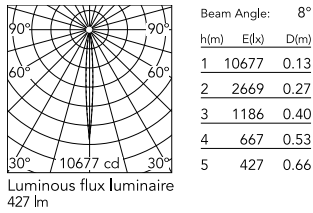

Physical

Colour	Forest Green
Orientation	Adjustable
Longitudinal tilting (°)	200
Net weight (kg)	0.61
Package height (mm)	85
Package width (mm)	145
Package length (mm)	235
IP internal	65

Download

[Mounting instructions](#)  PDF

Photometric Files

[LDT / IES](#)  ZIP

Technical Drawings

[2D](#)  ZIP

[3D](#)  ZIP

Schematic light drawing

Photometric

Lighting type	Direct
Light distribution	Symmetric
CCT (K)	4000
CRI>	80
Beam angle C0-180 (°)	8
Beam angle C90-270 (°)	8
Extreme cut off	No