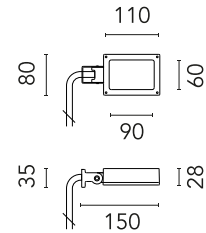

FLOS

FA52501212.A Forest Green

Perseo 1

Designed by FLOS Outdoor, 2012

LED source included. Integrated electrical power supply 100-240V ON- OFF. Fixing bracket included. Equipped with a 700 mm protruding section of neoprene cable and a kit with crimpable connectors and adhesive heat-shrinkable sleeves that guarantee the tightness of the connection. Optional accessories: ground spike; feet for ground mounting and arms for wall mounting (IP68 connector included). Extraclear transparent glass.

Are you a professional and your project needs consulting and support?

[BOOK AN APPOINTMENT](#)

Main specifications

EAN	8054793641201
Mounting	Wall, Ground
Light source type	LED
Light sources included	Yes
LED type	Power LED
Number of lamps	1
System power (W)	7
Source flux (lm)	456
Lumen Output (lm)	427

Physical

Colour	Forest Green
Orientation	Adjustable
Longitudinal tilting (°)	200
Net weight (kg)	0.61
Package height (mm)	85
Package width (mm)	145
Package length (mm)	235
IP internal	65

Download

[Mounting instructions](#)  PDF

Photometric Files

[LDT / IES](#)  ZIP

Technical Drawings

[2D](#)  ZIP

[3D](#)  ZIP

Schematic light drawing

Photometric

Lighting type	Direct
Light distribution	Symmetric
CCT (K)	4000
CRI>	80
Beam angle C0-180 (°)	8
Beam angle C90-270 (°)	8
Extreme cut off	No