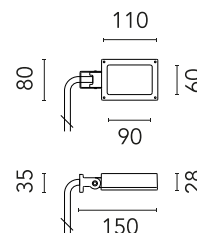

## Perseo 1

Designed by FLOS Outdoor, 2012

LED source included. Integrated electrical power supply 100-240V ON- OFF. Fixing bracket included. Equipped with a 700 mm protruding section of neoprene cable and a kit with crimpable connectors and adhesive heat-shrinkable sleeves that guarantee the tightness of the connection. Optional accessories: ground spike; feet for ground mounting and arms for wall mounting (IP68 connector included). Extraclear transparent glass.

### Physical

Colour	Grey
Orientation	Adjustable
Longitudinal tilting (°)	200
Net weight (kg)	0.61
Package height (mm)	85
Package width (mm)	145
Package length (mm)	235
IP internal	65