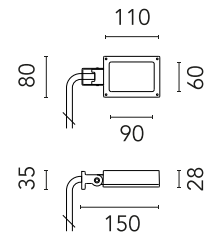

FLOS

FA52501201.A White

Perseo 1

Designed by FLOS Outdoor, 2012

LED source included. Integrated electrical power supply 100-240V ON- OFF. Fixing bracket included. Equipped with a 700 mm protruding section of neoprene cable and a kit with crimpable connectors and adhesive heat-shrinkable sleeves that guarantee the tightness of the connection. Optional accessories: ground spike; feet for ground mounting and arms for wall mounting (IP68 connector included). Extraclear transparent glass.

Are you a professional and your project needs consulting and support?

[BOOK AN APPOINTMENT](#)

Main specifications

EAN	8054793641188
Mounting	Wall, Ground
Light source type	LED
Light sources included	Yes
LED type	Power LED
Number of lamps	1
System power (W)	7
Source flux (lm)	456
Lumen Output (lm)	427

Physical

Colour	White
Orientation	Adjustable
Longitudinal tilting (°)	200
Net weight (kg)	0.61
Package height (mm)	85
Package width (mm)	145
Package length (mm)	235
IP internal	65

Download

[Mounting instructions](#)  PDF

Photometric Files

[LDT / IES](#)  ZIP

Technical Drawings

[2D](#)  ZIP

[3D](#)  ZIP

Schematic light drawing

Photometric

Lighting type	Direct
Light distribution	Symmetric
CCT (K)	4000
CRI>	80
Beam angle C0-180 (°)	8
Beam angle C90-270 (°)	8
Extreme cut off	No