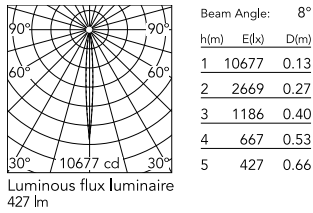

Physical

Colour	White
Orientation	Adjustable
Longitudinal tilting (°)	200
Net weight (kg)	0.61
Package height (mm)	85
Package width (mm)	145
Package length (mm)	235
IP internal	65

Download

[Mounting instructions](#)  PDF

Photometric Files

[LDT / IES](#)  ZIP

Technical Drawings

[2D](#)  ZIP

[3D](#)  ZIP

Schematic light drawing

Photometric

Lighting type	Direct
Light distribution	Symmetric
CCT (K)	4000
CRI>	80
Beam angle C0-180 (°)	8
Beam angle C90-270 (°)	8
Extreme cut off	No