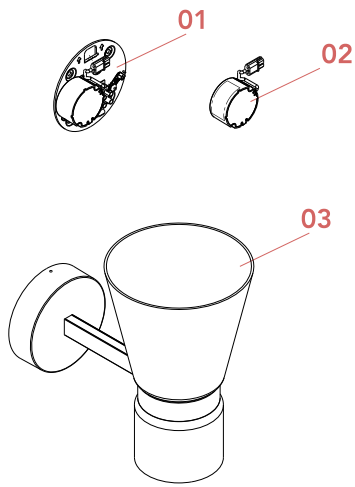

Spare Parts

01.	Nocturne W Ceiling Rose EU	D305W03AEEAZZ
02.	Nocturne W Power Supply EU	RF38302
03.	Nocturne W Silver cone diffuser	D305W05C0EA21