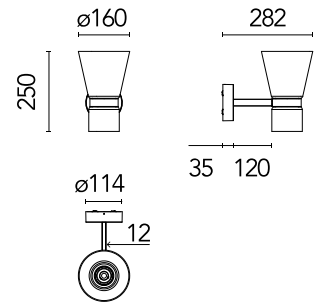

FLOS

D305W02CEEA21 Silver

Nocturne W Cone

Designed by Konstantin Grcic, 2026

12W - 545lm - 2700K - CRI> 90

Modular wall lamp emitting direct and ambient light. Extruded aluminium base and arm with rectangular wall fixing plate. Extra-clear borosilicate glass diffuser in conical form providing focused directional illumination. Die-cast aluminium Light Engine housed within lamp junctions. Dual LED sources: COB LED and perimeteral halo LED. Conical light unit swivels on two axes. Dimmable phase cut.

Designed by Konstantin Grcic, Nocturne combines the precise logic of industrial aluminium with the timeless beauty of blown glass. In the floor version, the system rises vertically, allowing one or more luminous volumes to structure the space. Conceived as a modular composition, Nocturne opens tailored possibilities for both architectural and domestic environments. Its innovative Light Engine activates the glass from within, pairing high-performance illumination with a soft halo that gives the transparent material a luminous, almost ethereal quality.

Are you a professional and your project needs consulting and support?

[BOOK AN APPOINTMENT](#)

Main specifications

EAN	8059607078730
Mounting	Wall
Environments	Indoor dry location
Light source type	LED
Light sources included	Yes
LED type	LED array, LED Module
Power (W)	12
System power (W)	12
Lumen Output (lm)	545

Physical

Colour	Silver
Length (mm)	282
Canopy length/diameter (mm)	114
Canopy height (mm)	35
Net weight (kg)	1.3
Package volume (m3)	0.05
IP internal	20

Download

Mounting instructions [↓ PDF](#)

Photometric Files

LDT / IES [↓ ZIP](#)

Technical Drawings

2D [↓ ZIP](#)

3D [↓ ZIP](#)

Ecodesign and Energy

Labelling

Replaceable (LED only) light source by a professional

Replaceable control gear by a professional