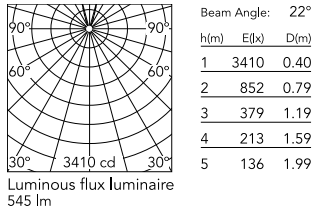

Schematic light drawing

Photometric

Lighting type	Direct, Indirect
CCT (K)	2700
CRI>	90

Electrical

Insulation class	I
Frequency (Hz)	50/60
Main voltage (Vac)	220-240
Power supply	Integrated
Dimmable	Yes
Power supply type	Mains Cut Dimming
Dimming interface	Remote Dimmable (Dimmer Not Included)
Batteries inside	No