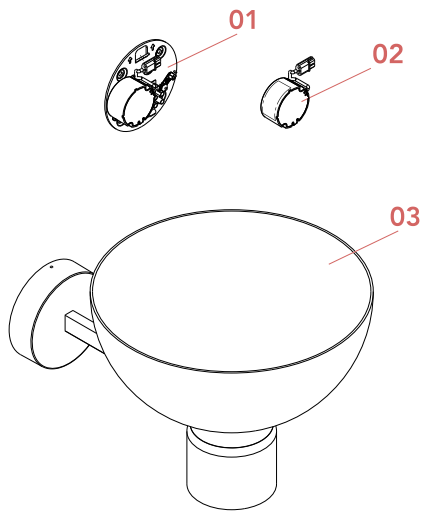

Schematic light drawing

Beam Angle: - 43°

h(m)	E(lx)	D(m)
1	1036	0.80
2	259	1.59
3	115	2.39
4	65	3.18
5	41	3.98

Photometric

Lighting type	Direct, Indirect
CCT (K)	2700
CRI>	90

Electrical

Insulation class	I
Frequency (Hz)	50/60
Main voltage (Vac)	220-240
Power supply	Integrated
Dimmable	Yes
Power supply type	Mains Cut Dimming
Dimming interface	Remote Dimmable (Dimmer Not Included)
Batteries inside	No

Spare Parts

01.	Nocturne W Ceiling Rose EU	D305W03AEEAZZ
02.	Nocturne W Power Supply EU	RF38302
03.	Nocturne W Black bowl diffuser	D305W04C0EAB1