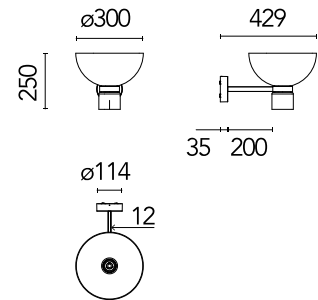

FLOS

■ D305W01CEEAB1 Black

Nocturne W Bowl

Designed by Konstantin Grcic, 2026

12W - 514lm - 2700K - CRI> 90

Modular wall lamp emitting diffused and ambient light. Extruded aluminium base and arm with rectangular wall fixing plate. Extra-clear borosilicate glass diffuser in hemispherical form providing diffuse ceiling wash. Die-cast aluminium Light Engine housed within lamp junctions. Dual LED sources: COB LED and perimetral halo LED. Dimmable phase cut.

Designed by Konstantin Grcic, Nocturne combines the precise logic of industrial aluminium with the timeless beauty of blown glass. In the floor version, the system rises vertically, allowing one or more luminous volumes to structure the space. Conceived as a modular composition, Nocturne opens tailored possibilities for both architectural and domestic environments. Its innovative Light Engine activates the glass from within, pairing high-performance illumination with a soft halo that gives the transparent material a luminous, almost ethereal quality.

Are you a professional and your project needs consulting and support?

[BOOK AN APPOINTMENT](#)

Main specifications

EAN	8059607078464
Mounting	Wall
Environments	Indoor dry location
Light source type	LED
Light sources included	Yes
LED type	LED array, LED Module
Power (W)	12
System power (W)	12
Lumen Output (lm)	514

Physical

Colour	Black
Length (mm)	429
Canopy length/diameter (mm)	114
Canopy height (mm)	35
Net weight (kg)	1.65
Package volume (m3)	0.09
IP internal	20

Download

Mounting instructions [↓ PDF](#)

Photometric Files

LDT / IES [↓ ZIP](#)

Technical Drawings

2D [↓ ZIP](#)

3D [↓ ZIP](#)

Ecodesign and Energy Labelling

Replaceable (LED only) light source by a professional

Replaceable control gear by a professional