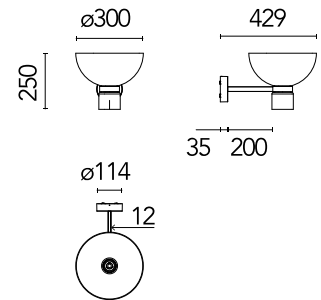

FLOS

D305W01CEEA21 Silver

Nocturne W Bowl

Designed by Konstantin Grcic, 2026

12W - 514lm - 2700K - CRI> 90

Modular wall lamp emitting diffused and ambient light. Extruded aluminium base and arm with rectangular wall fixing plate. Extra-clear borosilicate glass diffuser in hemispherical form providing diffuse ceiling wash. Die-cast aluminium Light Engine housed within lamp junctions. Dual LED sources: COB LED and perimetral halo LED. Dimmable phase cut.

Designed by Konstantin Grcic, Nocturne combines the precise logic of industrial aluminium with the timeless beauty of blown glass. In the floor version, the system rises vertically, allowing one or more luminous volumes to structure the space. Conceived as a modular composition, Nocturne opens tailored possibilities for both architectural and domestic environments. Its innovative Light Engine activates the glass from within, pairing high-performance illumination with a soft halo that gives the transparent material a luminous, almost ethereal quality.

Are you a professional and your project needs consulting and support?

[BOOK AN APPOINTMENT](#)

Main specifications

EAN	8059607078723
Mounting	Wall
Environments	Indoor dry location
Light source type	LED
Light sources included	Yes
LED type	LED array, LED Module
Power (W)	12
System power (W)	12
Lumen Output (lm)	514

Physical

Colour	Silver
Length (mm)	429
Canopy length/diameter (mm)	114
Canopy height (mm)	35
Net weight (kg)	1.6
Package volume (m3)	0.09
IP internal	20

Download

Mounting instructions [↓ PDF](#)

Photometric Files

LDT / IES [↓ ZIP](#)

Technical Drawings

2D [↓ ZIP](#)

3D [↓ ZIP](#)

Ecodesign and Energy Labelling

Replaceable (LED only) light source by a professional

Replaceable control gear by a professional