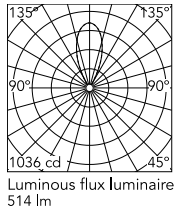

### Physical

Colour	Silver
Length (mm)	429
Canopy length/diameter (mm)	114
Canopy height (mm)	35
Net weight (kg)	1.6
Package volume (m3)	0.09
IP internal	20

### Technical Drawings

2D [↓ ZIP](#)

3D [↓ ZIP](#)

## Schematic light drawing

Beam Angle: - 43°

h(m)	E(lx)	D(m)
1	1036	0.80
2	259	1.59
3	115	2.39
4	65	3.18
5	41	3.98