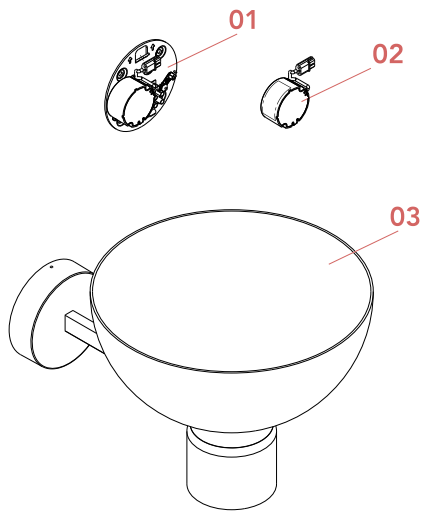

Schematic light drawing

Beam Angle: - 43°

h(m)	E(lx)	D(m)
1	1036	0.80
2	259	1.59
3	115	2.39
4	65	3.18
5	41	3.98

Photometric

Lighting type	Direct, Indirect
CCT (K)	2700
CRI>	90

Electrical

Insulation class	I
Frequency (Hz)	50/60
Main voltage (Vac)	220-240
Power supply	Integrated
Dimmable	Yes
Power supply type	Mains Cut Dimming
Dimming interface	Remote Dimmable (Dimmer Not Included)
Batteries inside	No

Spare Parts

01.	Nocturne W Ceiling Rose EU	D305W03AEEAZZ
02.	Nocturne W Power Supply EU	RF38302
03.	Nocturne W Silver bowl diffuser	D305W04C0EA21