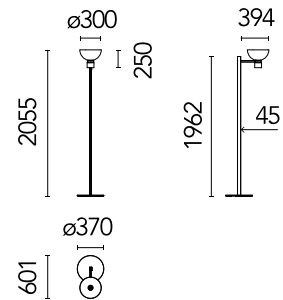

FLOS

D305F06CDEA21 Silver

Nocturne F1 Bowl

Designed by Konstantin Grcic, 2026

15W - 514lm - 2700K - CRI > 90

Modular floor lamp emitting diffused and ambient light. A flat metal base supports a vertical extruded aluminium track electrified at 48V on both sides. Light units can be inserted at any point along the track. Extra-clear borosilicate glass diffuser in hemispherical form for diffuse ceiling wash. Die-cast aluminium Light Engine housed within lamp junctions. Dual LED sources: COB LED and perimetral halo LED. Dimmable push-button control.

Are you a professional and your project needs consulting and support?

[BOOK AN APPOINTMENT](#)

Main specifications

EAN	8059607080023
Mounting	Floor
Environments	Indoor dry location
Light source type	LED
Light sources included	Yes
LED type	LED array, LED Module
Power (W)	15
System power (W)	15
Lumen Output (lm)	514

Physical

Colour	Silver
Length (mm)	601
Cord length (mm)	3200
Net weight (kg)	13.2
Package volume (m3)	0.14
IP internal	20

Download

[Mounting instructions](#) PDF

Photometric Files

[LDT / IES](#) ZIP

Technical Drawings

[2D](#) ZIP

[3D](#) ZIP

Ecodesign and Energy Labelling

Replaceable (LED only) light source by a professional

Replaceable control gear by an end-user

Schematic light drawing

Beam Angle: 43°

h(m)	E(lx)	D(m)
1	1036	0.80
2	259	1.59
3	115	2.39
4	65	3.18
5	41	3.98