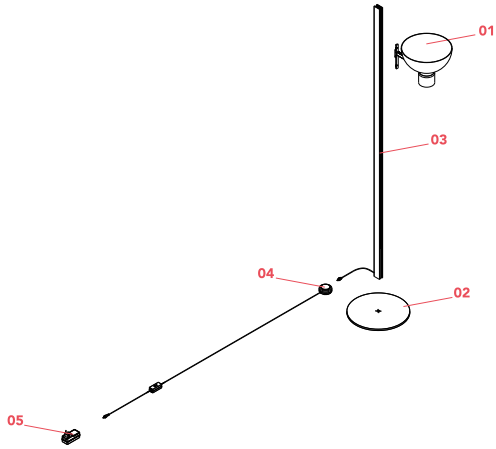

Spare Parts

01.	Nocturne F Silver bowl diffuser	D305F04C0EA21
02.	Nocturne F Silver base	RF3050104
03.	Nocturne F Silver body	D305F03A0EA21
04.	Nocturne F dimmer and cable assembly	RF38532
05.	Black plug assembly kit & 48V driver	RF6600130