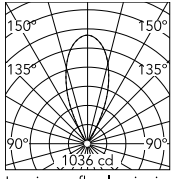

Schematic light drawing

Beam Angle: 43°

Luminous flux luminaire
514 lm

Photometric

Lighting type	Direct, Indirect
CCT (K)	2700
CRI>	90

Electrical

Insulation class	III
Frequency (Hz)	50/60
Main voltage (Vac)	100-240
Power supply	Remote included
Dimmable	Yes
Power supply type	Electronic 48V
Dimming interface	Dimmer Integrated
Plug type	Type A, Type C, Type G
Batteries inside	No