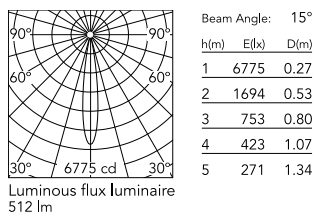

Physical

| | |
|--------------------------|----------------|
| Colour | Brushed Bronze |
| Orientation | Adjustable |
| Rotation (°) | 360 |
| Longitudinal tilting (°) | 90 |
| Length (mm) | 35 |
| Net weight (kg) | 0.35 |
| IP internal | 20 |

 Non-replaceable light source

 Replaceable control gear by a professional

Schematic light drawing

Photometric

| | |
|--------------------------|-----------------------|
| Lighting type | Direct |
| Light distribution | Symmetric |
| CCT (K) | 2700 |
| CRI> | 90 |
| McAdam steps (SDCM) | 2 |
| Rf fidelity index | 90 |
| Rg gamut index | 100 |
| LED Life / Failure Ratio | L70B50>45.000h_Tc85°C |
| Beam angle C0-180 (°) | 15 |
| Beam angle C90-270 (°) | 15 |
| Extreme cut off | Yes |
| UGR _L | <10 |