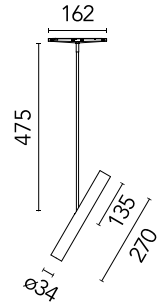

Are you a professional and your project needs consulting and support?

[BOOK AN APPOINTMENT](#)

Main specifications

Mounting	Track
Environments	Indoor dry location
LED type	LED array
Lamp category	LED
Number of lamps	1
Power (W)	8.2
System power (W)	11.4
Source flux (lm)	799
Lumen Output (lm)	613

Physical

Colour	Black
Orientation	Adjustable
Rotation (°)	360
Longitudinal tilting (°)	90
Length (mm)	35
Net weight (kg)	0.38
IP internal	20

Download

Mounting instructions [↓ PDF](#)

Photometric Files

LDT / IES [↓ ZIP](#)