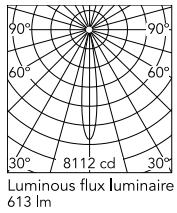

Physical

Colour	Black
Orientation	Adjustable
Rotation (°)	360
Longitudinal tilting (°)	90
Length (mm)	35
Net weight (kg)	0.38
IP internal	20

Download

Mounting instructions [↓ PDF](#)

Photometric Files

LDT / IES [↓ ZIP](#)

Technical Drawings

2D [↓ ZIP](#)

3D [↓ ZIP](#)

Ecodesign and Energy Labelling

 Non-replaceable light source

 Replaceable control gear by a professional

Schematic light drawing

Photometric

Lighting type	Direct
Light distribution	Symmetric
CCT (K)	3000
CRI>	90
McAdam steps (SDCM)	2
Rf fidelity index	89
Rg gamut index	101
LED Life / Failure Ratio	L70B50>45.000h_Tc85°C
Beam angle C0-180 (°)	15
Beam angle C90-270 (°)	15
Extreme cut off	Yes
UGR _L	<10