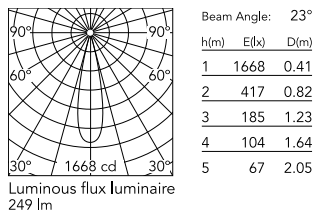

Physical

Colour	Brushed Bronze
Orientation	Adjustable
Rotation (°)	360
Longitudinal tilting (°)	90
Length (mm)	25
Net weight (kg)	0.18
IP internal	20

Download

Mounting instructions [↓ PDF](#)

Photometric Files

Photometric

Lighting type	Direct
Light distribution	Symmetric
CCT (K)	3000
CRI>	90
McAdam steps (SDCM)	3
Rf fidelity index	90
Rg gamut index	101
LED Life / Failure Ratio	L80B50>60.000h_Tc85°C
Beam angle C0-180 (°)	23
Beam angle C90-270 (°)	23
Extreme cut off	Yes
UGR _L	<10