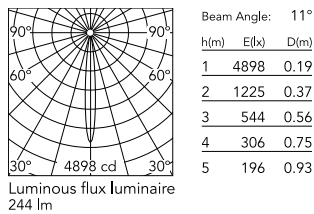

Physical

Colour	Brushed Bronze
Orientation	Adjustable
Rotation (°)	360
Longitudinal tilting (°)	90
Length (mm)	25
Net weight (kg)	0.18
IP internal	20

Download

Mounting instructions [↓ PDF](#)

Photometric Files

Photometric

Lighting type	Direct
Light distribution	Symmetric
CCT (K)	3000
CRI>	90
McAdam steps (SDCM)	3
Rf fidelity index	90
Rg gamut index	101
LED Life / Failure Ratio	L80B50>60.000h_Tc85°C
Beam angle C0-180 (°)	11
Beam angle C90-270 (°)	11
Extreme cut off	Yes
UGR _L	<10