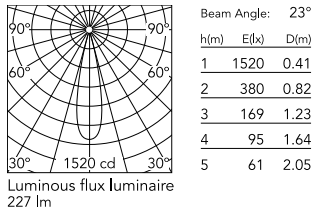

Physical

Colour	Brushed Bronze
Orientation	Adjustable
Rotation (°)	360
Longitudinal tilting (°)	90
Length (mm)	25
Net weight (kg)	0.18
IP internal	20

Download

Mounting instructions [↓ PDF](#)

Photometric Files

Photometric

Lighting type	Direct
Light distribution	Symmetric
CCT (K)	2700
CRI>	90
McAdam steps (SDCM)	3
Rf fidelity index	92
Rg gamut index	100
LED Life / Failure Ratio	L80B50>60.000h_Tc85°C
Beam angle C0-180 (°)	23
Beam angle C90-270 (°)	23
Extreme cut off	Yes
UGR _L	<10