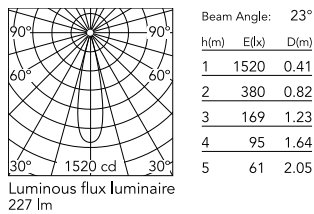

Schematic light drawing

Photometric

Lighting type	Direct
Light distribution	Symmetric
CCT (K)	2700
CRI>	90
McAdam steps (SDCM)	3
Rf fidelity index	92
Rg gamut index	100
LED Life / Failure Ratio	L80B50>60.000h_Tc85°C
Beam angle C0-180 (°)	23
Beam angle C90-270 (°)	23
Extreme cut off	Yes
UGR_L	<10

Electrical

Insulation class	III
Forward voltage (V)	24
LED current (mA)	900
Power supply	Remote
Dimmable	Yes
Power supply type	Dimmable DALI 2
Dimming interface	Remote Dimmable (Dimmer Not Included)
Batteries inside	No