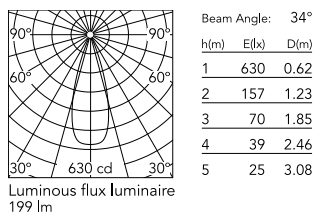

Physical

| | |
|--------------------------|------------|
| Colour | Black |
| Orientation | Adjustable |
| Rotation (°) | 360 |
| Longitudinal tilting (°) | 90 |
| Length (mm) | 25 |
| Net weight (kg) | 0.18 |
| IP internal | 20 |

  Non-replaceable light source

 Replaceable control gear by a professional

Schematic light drawing

Photometric

| | |
|--------------------------|-----------------------|
| Lighting type | Direct |
| Light distribution | Symmetric |
| CCT (K) | 3000 |
| CRI> | 90 |
| McAdam steps (SDCM) | 3 |
| Rf fidelity index | 90 |
| Rg gamut index | 101 |
| LED Life / Failure Ratio | L80B50>60.000h_Tc85°C |
| Beam angle C0-180 (°) | 34 |
| Beam angle C90-270 (°) | 34 |
| Extreme cut off | Yes |
| UGR _L | <10 |