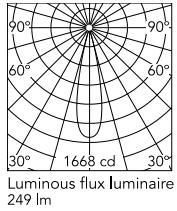

Physical

Colour	Black
Orientation	Adjustable
Rotation (°)	360
Longitudinal tilting (°)	90
Length (mm)	25
Net weight (kg)	0.2
IP internal	20

Download

Mounting instructions [↓ PDF](#)

Photometric Files

LDT / IES [↓ ZIP](#)

Technical Drawings

2D [↓ ZIP](#)

3D [↓ ZIP](#)

Ecodesign and Energy Labelling

 Non-replaceable light source

 Replaceable control gear by a professional

Schematic light drawing

h(m)	E(lx)	D(m)
1	1668	0.41
2	417	0.82
3	185	1.23
4	104	1.64
5	67	2.05

Photometric

Lighting type	Direct
Light distribution	Symmetric
CCT (K)	3000
CRI>	90
McAdam steps (SDCM)	3
Rf fidelity index	90
Rg gamut index	101
LED Life / Failure Ratio	L80B50>60.000h_Tc85°C
Beam angle C0-180 (°)	23
Beam angle C90-270 (°)	23
Extreme cut off	Yes
UGR _L	<10