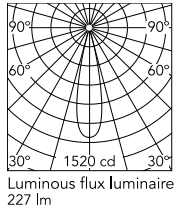

Schematic light drawing

Photometric

Lighting type	Direct
Light distribution	Symmetric
CCT (K)	2700
CRI>	90
McAdam steps (SDCM)	3
Rf fidelity index	90
Rg gamut index	101
LED Life / Failure Ratio	L80B50>60.000h_Tc85°C
Beam angle C0-180 (°)	23
Beam angle C90-270 (°)	23
Extreme cut off	Yes
UGR_L	<10

Electrical

Insulation class	III
Forward voltage (V)	24
LED current (mA)	900
Power supply	Remote
Dimmable	No
Power supply type	Non Dimmable
Batteries inside	No