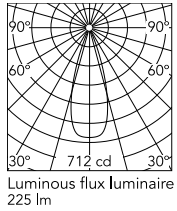

Physical

Colour	Brushed Bronze
Orientation	Adjustable
Rotation (°)	360
Longitudinal tilting (°)	90
Length (mm)	25
Net weight (kg)	0.2
IP internal	20

Download

Mounting instructions [↓ PDF](#)

Photometric Files

h(m)	E(lx)	D(m)
1	712	0.62
2	178	1.23
3	79	1.85
4	44	2.46
5	28	3.08

Photometric

Lighting type	Direct
Light distribution	Symmetric
CCT (K)	3000
CRI>	90
McAdam steps (SDCM)	3
Rf fidelity index	90
Rg gamut index	101
LED Life / Failure Ratio	L80B50>60.000h_Tc85°C
Beam angle C0-180 (°)	34
Beam angle C90-270 (°)	34
Extreme cut off	Yes
UGR _L	<10