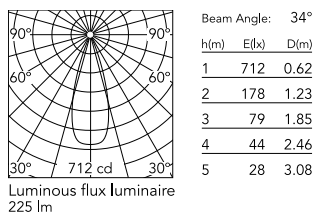

Physical

Colour	Black
Orientation	Adjustable
Rotation (°)	360
Longitudinal tilting (°)	90
Length (mm)	25
Net weight (kg)	0.2
IP internal	20

Download

Mounting instructions [↓ PDF](#)

Photometric Files

LDT / IES [↓ ZIP](#)

Technical Drawings

2D [↓ ZIP](#)

3D [↓ ZIP](#)

Ecodesign and Energy Labelling

 Non-replaceable light source

 Replaceable control gear by a professional

Schematic light drawing

Photometric

Lighting type	Direct
Light distribution	Symmetric
CCT (K)	3000
CRI>	90
McAdam steps (SDCM)	3
Rf fidelity index	90
Rg gamut index	101
LED Life / Failure Ratio	L80B50>60.000h_Tc85°C
Beam angle C0-180 (°)	34
Beam angle C90-270 (°)	34
Extreme cut off	Yes
UGR _L	<10