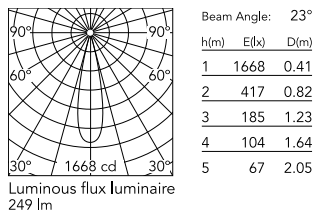

Physical

Colour	Brushed Bronze
Orientation	Adjustable
Rotation (°)	360
Longitudinal tilting (°)	90
Length (mm)	25
Net weight (kg)	0.2
IP internal	20

Download

Mounting instructions [↓ PDF](#)

Photometric Files

Photometric

Lighting type	Direct
Light distribution	Symmetric
CCT (K)	3000
CRI>	90
McAdam steps (SDCM)	3
Rf fidelity index	90
Rg gamut index	101
LED Life / Failure Ratio	L80B50>60.000h_Tc85°C
Beam angle C0-180 (°)	23
Beam angle C90-270 (°)	23
Extreme cut off	Yes
UGR _L	<10