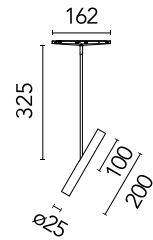

FLOS

05.5316.ESADA Brushed Bronze

My Spot Ø25 Long Dali Dimmable

Designed by FLOS Architectural, 2024

LED - Power LED - 4.9W - 249lm - 3000K - CRI> 90 - Beam° 23

LED lighting module for installation in the Zero Track Pro. Optical with double focal lens technology, low glare and high visual comfort. Adjustable by tilting and turning. In the downlight position, the track connector arm is perfectly flush with the product.

Are you a professional and your project needs consulting and support?

[BOOK AN APPOINTMENT](#)

Main specifications

Mounting	Track
Environments	Indoor dry location
Light source type	LED
Light sources included	Yes
LED type	Power LED
Lamp category	LED
Number of lamps	1
Power (W)	4.9
Source flux (lm)	326
Lumen Output (lm)	249

Physical

Colour	Brushed Bronze
Orientation	Adjustable
Rotation (°)	360
Longitudinal tilting (°)	90
Length (mm)	25
Net weight (kg)	0.2
IP internal	20

Download

Mounting instructions [↓ PDF](#)

Photometric Files

Photometric

Lighting type	Direct
Light distribution	Symmetric
CCT (K)	3000
CRI>	90
McAdam steps (SDCM)	3
Rf fidelity index	90
Rg gamut index	101
LED Life / Failure Ratio	L80B50>60.000h_Tc85°C
Beam angle C0-180 (°)	23
Beam angle C90-270 (°)	23
Extreme cut off	Yes
UGR _L	<10