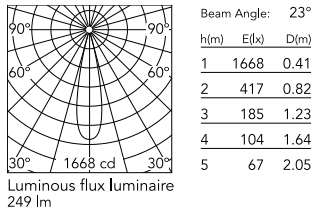

### Physical

Colour	Brushed Steel
Orientation	Adjustable
Rotation (°)	360
Longitudinal tilting (°)	90
Length (mm)	25
Net weight (kg)	0.2
IP internal	20

### Technical Drawings

2D [↓ ZIP](#)

3D [↓ ZIP](#)

## Schematic light drawing