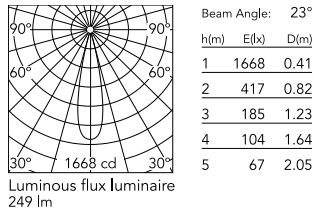

Schematic light drawing

Photometric

Lighting type	Direct
Light distribution	Symmetric
CCT (K)	3000
CRI>	90
McAdam steps (SDCM)	3
Rf fidelity index	90
Rg gamut index	101
LED Life / Failure Ratio	L80B50>60.000h_Tc85°C
Beam angle C0-180 (°)	23
Beam angle C90-270 (°)	23
Extreme cut off	Yes
UGR_L	<10

Electrical

Insulation class	III
Forward voltage (V)	24
LED current (mA)	900
Power supply	Remote
Dimmable	Yes
Power supply type	Dimmable DALI 2
Dimming interface	Remote Dimmable (Dimmer Not Included)
Batteries inside	No