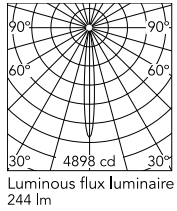

Physical

Colour	Brushed Bronze
Orientation	Adjustable
Rotation (°)	360
Longitudinal tilting (°)	90
Length (mm)	25
Net weight (kg)	0.2
IP internal	20

Download

Mounting instructions [↓ PDF](#)

Photometric Files

Photometric

Lighting type	Direct
Light distribution	Symmetric
CCT (K)	3000
CRI>	90
McAdam steps (SDCM)	3
Rf fidelity index	90
Rg gamut index	101
LED Life / Failure Ratio	L80B50>60.000h_Tc85°C
Beam angle C0-180 (°)	11
Beam angle C90-270 (°)	11
Extreme cut off	Yes
UGR _L	<10