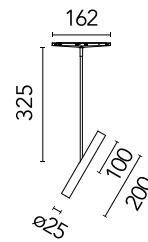

FLOS

05.5315.40ADA White

My Spot Ø25 Long Dali Dimmable

Designed by FLOS Architectural, 2024

LED - Power LED - 4.9W - 244lm - 3000K - CRI> 90 - Beam° 11

LED lighting module for installation in the Zero Track Pro. Optical with double focal lens technology, low glare and high visual comfort. Adjustable by tilting and turning. In the downlight position, the track connector arm is perfectly flush with the product.

Are you a professional and your project needs consulting and support?

[BOOK AN APPOINTMENT](#)

Main specifications

Mounting	Track
Environments	Indoor dry location
Light source type	LED
Light sources included	Yes
LED type	Power LED
Lamp category	LED
Number of lamps	1
Power (W)	4.9
Source flux (lm)	326
Lumen Output (lm)	244

Physical

Colour	White
Orientation	Adjustable
Rotation (°)	360
Longitudinal tilting (°)	90
Length (mm)	25
Net weight (kg)	0.2
IP internal	20

Download

Mounting instructions [↓ PDF](#)

Photometric Files

LDT / IES [↓ ZIP](#)

Technical Drawings

2D [↓ ZIP](#)

3D [↓ ZIP](#)

Ecodesign and Energy Labelling

 Non-replaceable light source

 Replaceable control gear by a professional

Schematic light drawing

h(m)	E(lx)	D(m)
1	4898	0.19
2	1225	0.37
3	544	0.56
4	306	0.75
5	196	0.93