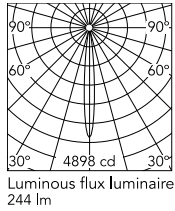

Physical

Colour	White
Orientation	Adjustable
Rotation (°)	360
Longitudinal tilting (°)	90
Length (mm)	25
Net weight (kg)	0.2
IP internal	20

Download

Mounting instructions [↓ PDF](#)

Photometric Files

LDT / IES [↓ ZIP](#)

Technical Drawings

2D [↓ ZIP](#)

3D [↓ ZIP](#)

Ecodesign and Energy Labelling

 Non-replaceable light source

 Replaceable control gear by a professional

Schematic light drawing

h(m)	E(lx)	D(m)
1	4898	0.19
2	1225	0.37
3	544	0.56
4	306	0.75
5	196	0.93

Photometric

Lighting type	Direct
Light distribution	Symmetric
CCT (K)	3000
CRI>	90
McAdam steps (SDCM)	3
Rf fidelity index	90
Rg gamut index	101
LED Life / Failure Ratio	L80B50>60.000h_Tc85°C
Beam angle C0-180 (°)	11
Beam angle C90-270 (°)	11
Extreme cut off	Yes
UGR _L	<10