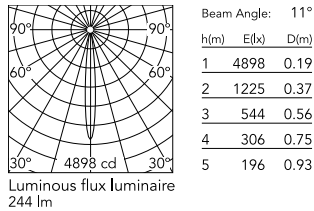

Physical

Colour	Black
Orientation	Adjustable
Rotation (°)	360
Longitudinal tilting (°)	90
Length (mm)	25
Net weight (kg)	0.2
IP internal	20

Download

Mounting instructions [↓ PDF](#)

Photometric Files

LDT / IES [↓ ZIP](#)

Technical Drawings

2D [↓ ZIP](#)

3D [↓ ZIP](#)

Ecodesign and Energy Labelling

 Non-replaceable light source

 Replaceable control gear by a professional

Schematic light drawing

Photometric

Lighting type	Direct
Light distribution	Symmetric
CCT (K)	3000
CRI>	90
McAdam steps (SDCM)	3
Rf fidelity index	90
Rg gamut index	101
LED Life / Failure Ratio	L80B50>60.000h_Tc85°C
Beam angle C0-180 (°)	11
Beam angle C90-270 (°)	11
Extreme cut off	Yes
UGR _L	<10