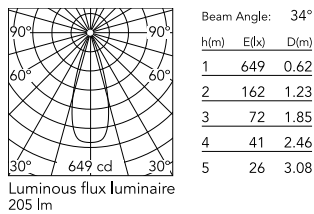

Physical

Colour	Brushed Bronze
Orientation	Adjustable
Rotation (°)	360
Longitudinal tilting (°)	90
Length (mm)	25
Net weight (kg)	0.2
IP internal	20

Download

Mounting instructions [↓ PDF](#)

Photometric Files

Photometric

Lighting type	Direct
Light distribution	Symmetric
CCT (K)	2700
CRI>	90
McAdam steps (SDCM)	3
Rf fidelity index	90
Rg gamut index	101
LED Life / Failure Ratio	L80B50>60.000h_Tc85°C
Beam angle C0-180 (°)	34
Beam angle C90-270 (°)	34
Extreme cut off	Yes
UGR _L	<10