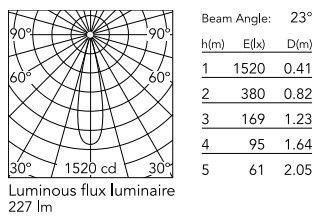

Physical

Colour	Brushed Bronze
Orientation	Adjustable
Rotation (°)	360
Longitudinal tilting (°)	90
Length (mm)	25
Net weight (kg)	0.2
IP internal	20

Download

Mounting instructions [↓ PDF](#)

Photometric Files

Photometric

Lighting type	Direct
Light distribution	Symmetric
CCT (K)	2700
CRI>	90
McAdam steps (SDCM)	3
Rf fidelity index	90
Rg gamut index	101
LED Life / Failure Ratio	L80B50>60.000h_Tc85°C
Beam angle C0-180 (°)	23
Beam angle C90-270 (°)	23
Extreme cut off	Yes
UGR _L	<10