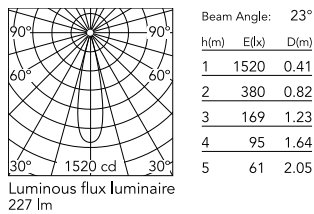

Physical

Colour	Black
Orientation	Adjustable
Rotation (°)	360
Longitudinal tilting (°)	90
Length (mm)	25
Net weight (kg)	0.2
IP internal	20

Download

Mounting instructions [↓ PDF](#)

Photometric Files

LDT / IES [↓ ZIP](#)

Technical Drawings

2D [↓ ZIP](#)

3D [↓ ZIP](#)

Ecodesign and Energy Labelling

 Non-replaceable light source

 Replaceable control gear by a professional

Schematic light drawing

Photometric

Lighting type	Direct
Light distribution	Symmetric
CCT (K)	2700
CRI>	90
McAdam steps (SDCM)	3
Rf fidelity index	90
Rg gamut index	101
LED Life / Failure Ratio	L80B50>60.000h_Tc85°C
Beam angle C0-180 (°)	23
Beam angle C90-270 (°)	23
Extreme cut off	Yes
UGR _L	<10