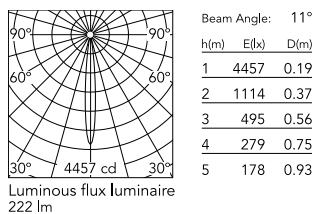

Physical

Colour	Brushed Bronze
Orientation	Adjustable
Rotation (°)	360
Longitudinal tilting (°)	90
Length (mm)	25
Net weight (kg)	0.2
IP internal	20

Download

Mounting instructions [↓ PDF](#)

Photometric Files

Photometric

Lighting type	Direct
Light distribution	Symmetric
CCT (K)	2700
CRI>	90
McAdam steps (SDCM)	3
Rf fidelity index	90
Rg gamut index	101
LED Life / Failure Ratio	L80B50>60.000h_Tc85°C
Beam angle C0-180 (°)	11
Beam angle C90-270 (°)	11
Extreme cut off	Yes
UGR _L	<10