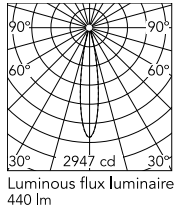

Physical

Colour	Black
Orientation	Fixed
Length (mm)	192
Canopy height (mm)	0
Net weight (kg)	0.1
Package height (mm)	6
Package width (mm)	25
Package length (mm)	7
IP internal	20

Download

Mounting instructions [↓ PDF](#)

Photometric Files

LDT / IES [↓ ZIP](#)

Technical Drawings

2D [↓ ZIP](#)

3D [↓ ZIP](#)

Ecodesign and Energy Labelling

This product contains a light source of energy efficiency class G

Schematic light drawing

h(m)	E(lx)	D(m)
1	2947	0.33
2	737	0.66
3	327	0.99
4	184	1.32
5	118	1.65

Photometric

Lighting type	Direct
Light distribution	Symmetric
CCT (K)	3000
CRI>	90
McAdam steps (SDCM)	3
Rf fidelity index	91
Rg gamut index	101
LED Life / Failure Ratio	L90B50>59.000h_Tc85°C
Beam angle C0-180 (°)	19
Beam angle C90-270 (°)	19
Extreme cut off	Yes
UGR _L	<10