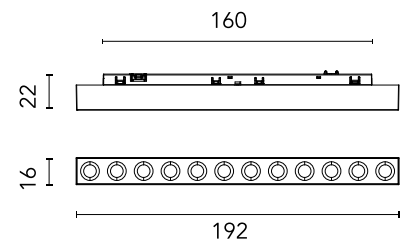

### Physical

Colour	White
Orientation	Fixed
Length (mm)	192
Canopy height (mm)	0
Net weight (kg)	0.1
Package height (mm)	6
Package width (mm)	25
Package length (mm)	7
IP internal	20