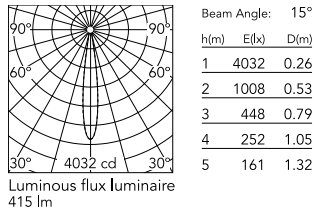

### Physical

Colour	White
Orientation	Fixed
Length (mm)	192
Canopy height (mm)	0
Net weight (kg)	0.1
Package height (mm)	6
Package width (mm)	25
Package length (mm)	7
IP internal	20

### Technical Drawings

2D [↓ ZIP](#)

3D [↓ ZIP](#)

## Schematic light drawing