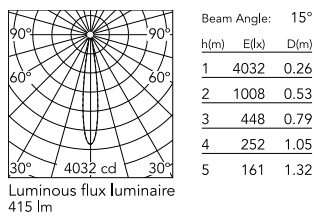

Physical

Colour	Black
Orientation	Fixed
Length (mm)	192
Canopy height (mm)	0
Net weight (kg)	0.1
Package height (mm)	6
Package width (mm)	25
Package length (mm)	7
IP internal	20

Download

Mounting instructions [↓ PDF](#)

Photometric Files

LDT / IES [↓ ZIP](#)

Technical Drawings

2D [↓ ZIP](#)

3D [↓ ZIP](#)

Ecodesign and Energy Labelling

This product contains a light source of energy efficiency class G

Schematic light drawing

Photometric

Lighting type	Direct
Light distribution	Symmetric
CCT (K)	3000
CRI>	90
McAdam steps (SDCM)	3
Rf fidelity index	91
Rg gamut index	101
LED Life / Failure Ratio	L90B50>59.000h_Tc85°C
Beam angle C0-180 (°)	15
Beam angle C90-270 (°)	15
Extreme cut off	Yes
UGR _L	<10