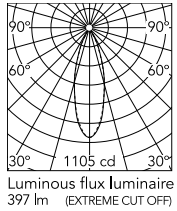

### Physical

Colour	White
Field cuttable	No
Orientation	Fixed
Length (mm)	225
Net weight (kg)	0.11
Package height (mm)	67
Package width (mm)	255
Package length (mm)	70
IP internal	20

### Technical Drawings

2D [↓ ZIP](#)

3D [↓ ZIP](#)

## Schematic light drawing

h(m)	E(lx)	D(m)
1	1105	0.58
2	276	1.15
3	123	1.73
4	69	2.30
5	44	2.88