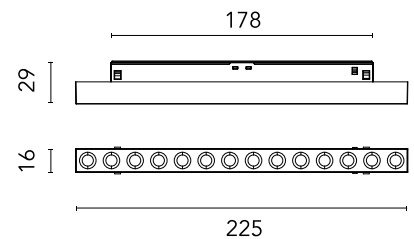

7W - 397lm - 3000K - CRI> 90 - Beam° 32

LED lighting module with 14 spotlights and low glare, to be installed in The Infra-Structure system. For wireless lighting control, choose integrated Casambi versions.

Are you a professional and your project needs consulting and support?

[BOOK AN APPOINTMENT](#)