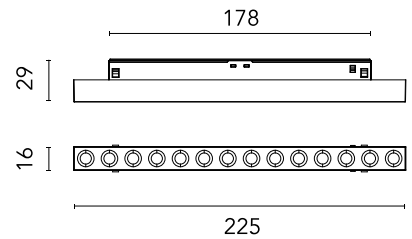

## Multi Spot Mini Casambi Integrated

Designed by FLOS Architectural, 2024

7W - 391lm - 2700K - CRI> 90 - Beam° 32

LED lighting module with 14 spotlights and low glare, to be installed in The Infra-Structure system. For wireless lighting control, choose integrated Casambi versions.

### Main specifications

Mounting	Track
Environments	Indoor dry location
Light sources included	Yes
LED type	Power LED
Number of lamps	1
Power (W)	7
Source flux (lm)	635
Lumen Output (lm)	391
Efficacy (lm/W)	52

### Physical

Colour	Black
Field cuttable	No
Orientation	Fixed
Length (mm)	225
Net weight (kg)	0.11
Package height (mm)	67
Package width (mm)	255
Package length (mm)	70
IP internal	20