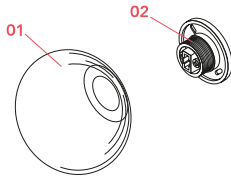

Physical

Color	White
Length (in)	7.48
Net weight (lb)	1.43
Gross weight (lb)	1.94
Package height (in)	7.48
Package width (in)	7.48
Package length (in)	7.48
Package volume (in)	418.56
IP internal	40

Download

Notes

Compliance: ADA

Bulbs

NOT INCLUDED

RF34658

60W G9 Frosted Halogen Lamp

Spare Parts

- | | | |
|-----|---|-----------|
| 01. | Mini Glo-Ball Ceiling/Wall & Table
new diffuser assembly | RF4190400 |
| 02. | G9 lamp holder assembly | RFU333100 |