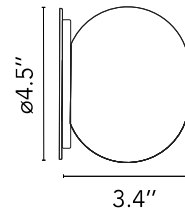

FLOS

FU419009 White

Mini Glo-Ball Ceiling/Wall

Designed by Jasper Morrison, 2002

Part of the popular Glo-Ball Series, Mini Glo-Ball ceiling and wall sconce lamp was created by artist Jasper Morrison to invoke the radiant calm of a full moon. This unique wall or ceiling fixture provides diffused light. Its diffuser consists of an externally acid-etched, hand-blown, flashed opaline glass and a white, injection-molded PPS threaded ring nut. There is an injection-molded PPS white wall fitting. Please note, the base of the fixture will not cover a standard US junction box, a reduction ring is needed and included. Looking for a larger size? Shop the entire Glo-Ball Collection. Inspiration behind the design: Inspired by the soft and serene glow of a full moon in a clear sky, Jasper Morrison created the Glo Ball series to illuminate the otherworldly magic of the night.

Physical

Color	White
Length (in)	7.48
Net weight (lb)	1.43
Gross weight (lb)	1.94
Package height (in)	7.48
Package width (in)	7.48
Package length (in)	7.48
Package volume (in)	418.56
IP internal	40

Download