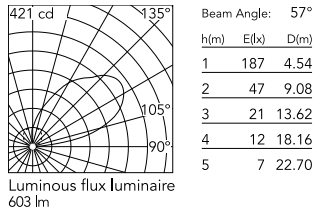

Physical

Colour	Grey
Orientation	Fixed
Net weight (kg)	1.08
Package height (mm)	80
Package width (mm)	100
Package length (mm)	245
IP internal	65
Drive Over	No

Download

[Mounting instructions](#) ZIP

Photometric Files

[LDT / IES](#) ZIP

Technical Drawings

[2D](#) ZIP

[3D](#) ZIP

[Bim](#) ZIP

Schematic light drawing

Photometric

Lighting type	Indirect
Light distribution	Asymmetric
CCT (K)	2700
CRI>	80
Extreme cut off	No