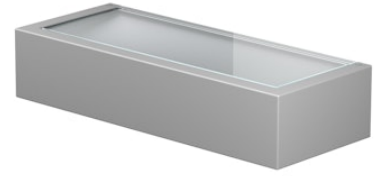

FLOS

F015D21A006 Grey

Mile Wall 2 Asymmetric Up

Designed by Antonio Citterio, 2020

8W - 603lm - 2700K - CRI> 80

LED light source included. Integrated 220-240V ON/OFF and 1-10V or DALI dimmable electrical power. Equipped with double cable gland for electrical connection.

Are you a professional and your project needs consulting and support?

[BOOK AN APPOINTMENT](#)

Main specifications

EAN	8054793226002
Mounting	Wall
Light source type	LED
Light sources included	Yes
LED type	Power LED
Number of lamps	1
Power (W)	8
System power (W)	7.8
Lumen Output (lm)	603

Physical

Colour	Grey
Orientation	Fixed
Net weight (kg)	1.08
Package height (mm)	80
Package width (mm)	100
Package length (mm)	245
IP internal	65
Drive Over	No

Download

[Mounting instructions](#) ZIP

Photometric Files