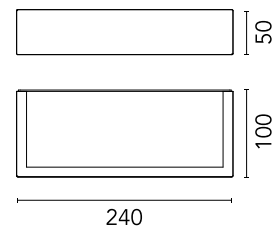

8W - 1302lm - 4000K - CRI> 80

LED light source included. Integrated 220-240V ON/OFF and 1-10V or DALI dimmable electrical power. Equipped with double cable gland for electrical connection.

Are you a professional and your project needs consulting and support?

[BOOK AN APPOINTMENT](#)