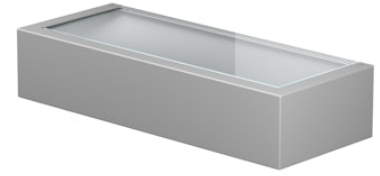

FLOS

F015D43B006 Grey

Mile Wall 2 Asymmetric Up & Down Dimmable 1-10V

Designed by Antonio Citterio, 2020

8W - 1302lm - 4000K - CRI> 80

LED light source included. Integrated 220-240V ON/OFF and 1-10V or DALI dimmable electrical power. Equipped with double cable gland for electrical connection.

Are you a professional and your project needs consulting and support?

[BOOK AN APPOINTMENT](#)

Main specifications

EAN	8054793229041
Mounting	Wall
Light source type	LED
Light sources included	Yes
LED type	Power LED
Number of lamps	1
Power (W)	8
System power (W)	7.8
Lumen Output (lm)	1302

Physical

Colour	Grey
Orientation	Fixed
Net weight (kg)	1.08
Package height (mm)	80
Package width (mm)	100
Package length (mm)	245
IP internal	65
Drive Over	No

Download

[Mounting instructions](#) ZIP

Photometric Files