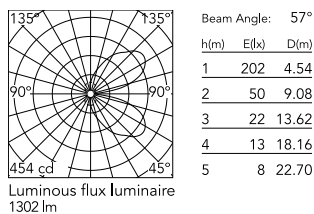

Physical

Colour	Grey
Orientation	Fixed
Net weight (kg)	1.08
Package height (mm)	80
Package width (mm)	100
Package length (mm)	245
IP internal	65
Drive Over	No

Download

[Mounting instructions](#) ZIP

Photometric Files

[LDT / IES](#) ZIP

Technical Drawings

[2D](#) ZIP

[3D](#) ZIP

[Bim](#) ZIP

Schematic light drawing

Photometric

Lighting type	Direct, Indirect
Light distribution	Asymmetric
CCT (K)	4000
CRI>	80
Extreme cut off	No