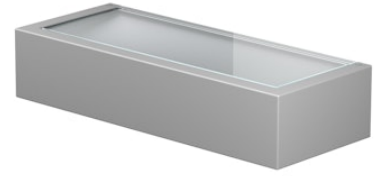

FLOS

F015D31D006 Grey

Mile Wall 2 Asymmetric Up Dimmable DALI

Designed by Antonio Citterio, 2020

8W - 627lm - 3000K - CRI> 80

LED light source included. Integrated 220-240V ON/OFF and 1-10V or DALI dimmable electrical power. Equipped with double cable gland for electrical connection.

Are you a professional and your project needs consulting and support?

[BOOK AN APPOINTMENT](#)

Main specifications

EAN	8054793227528
Mounting	Wall
Light source type	LED
Light sources included	Yes
LED type	Power LED
Number of lamps	1
Power (W)	8
System power (W)	7.8
Lumen Output (lm)	627

Physical

Colour	Grey
Orientation	Fixed
Net weight (kg)	1.08
Package height (mm)	80
Package width (mm)	100
Package length (mm)	240
IP internal	65
Drive Over	No

Download

[Mounting instructions](#) ZIP

Photometric Files