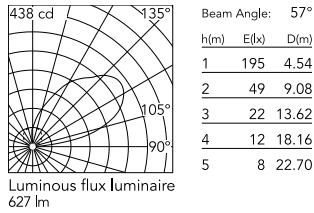

Physical

Colour	Grey
Orientation	Fixed
Net weight (kg)	1.08
Package height (mm)	80
Package width (mm)	100
Package length (mm)	240
IP internal	65
Drive Over	No

Download

[Mounting instructions](#) ZIP

Photometric Files

[LDT / IES](#) ZIP

Technical Drawings

[2D](#) ZIP

[3D](#) ZIP

[Bim](#) ZIP

Schematic light drawing

Photometric

Lighting type	Indirect
Light distribution	Asymmetric
CCT (K)	3000
CRI>	80
Extreme cut off	No