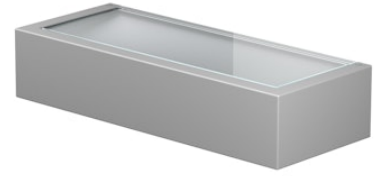

FLOS

F015D21B006 Grey

Mile Wall 2 Asymmetric Up Dimmable 1-10V

Designed by Antonio Citterio, 2020

8W - 603lm - 2700K - CRI> 80

LED light source included. Integrated 220-240V ON/OFF and 1-10V or DALI dimmable electrical power. Equipped with double cable gland for electrical connection.

Are you a professional and your project needs consulting and support?

[BOOK AN APPOINTMENT](#)

Main specifications

EAN	8054793226293
Mounting	Wall
Light source type	LED
Light sources included	Yes
LED type	Power LED
Number of lamps	1
Power (W)	8
System power (W)	7.8
Lumen Output (lm)	603

Physical

Colour	Grey
Orientation	Fixed
Net weight (kg)	1.08
Package height (mm)	80
Package width (mm)	100
Package length (mm)	245
IP internal	65
Drive Over	No

Download

[Mounting instructions](#)  ZIP

Photometric Files