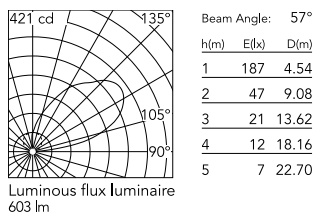

Physical

Colour	Grey
Orientation	Fixed
Net weight (kg)	1.08
Package height (mm)	80
Package width (mm)	100
Package length (mm)	245
IP internal	65
Drive Over	No

Download

[Mounting instructions](#)  ZIP

Photometric Files

[LDT / IES](#)  ZIP

Technical Drawings

[2D](#)  ZIP

[3D](#)  ZIP

[Bim](#)  ZIP

Schematic light drawing

Photometric

Lighting type	Indirect
Light distribution	Asymmetric
CCT (K)	2700
CRI>	80
Extreme cut off	No