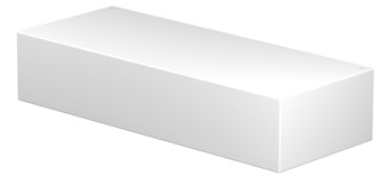

FLOS

F015D32D001 White

Mile Wall 2 Asymmetric Down Dimmable DALI

Designed by Antonio Citterio, 2020

8W - 627lm - 3000K - CRI> 80

LED light source included. Integrated 220-240V ON/OFF and 1-10V or DALI dimmable electrical power. Equipped with double cable gland for electrical connection.

Physical

Colour	White
Orientation	Fixed
Net weight (kg)	1.08
Package height (mm)	80
Package width (mm)	100
Package length (mm)	245
IP internal	65
Drive Over	No

Download

[Mounting instructions](#) ZIP

Photometric Files