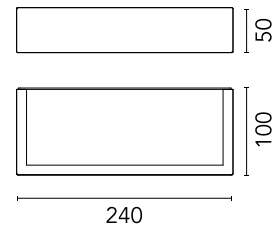

8W - 627lm - 3000K - CRI> 80

LED light source included. Integrated 220-240V ON/OFF and 1-10V or DALI dimmable electrical power. Equipped with double cable gland for electrical connection.

Are you a professional and your project needs consulting and support?

[BOOK AN APPOINTMENT](#)