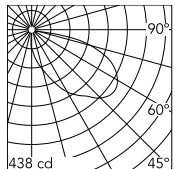

Physical

Colour	White
Orientation	Fixed
Net weight (kg)	1.08
Package height (mm)	80
Package width (mm)	100
Package length (mm)	245
IP internal	65
Drive Over	No

Download

[Mounting instructions](#) ZIP

Photometric Files

[LDT / IES](#) ZIP

Technical Drawings

[2D](#) ZIP

[3D](#) ZIP

[Bim](#) ZIP

Schematic light drawing

Beam Angle: 57°

h(m)	E(lx)	D(m)
1	195	4.54
2	49	9.08
3	22	13.62
4	12	18.16
5	8	22.70