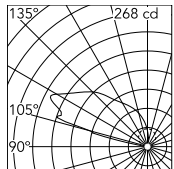

Physical

Colour	Deep Brown
Orientation	Fixed
Net weight (kg)	0.54
Package height (mm)	80
Package width (mm)	100
Package length (mm)	120
IP internal	65
Drive Over	No

Download

Mounting instructions [↓ ZIP](#)

Photometric Files

LDT / IES [↓ ZIP](#)

Technical Drawings

2D [↓ ZIP](#)

3D [↓ ZIP](#)

 Bim [↓ ZIP](#)

Schematic light drawing

Luminous flux luminaire
314 lm