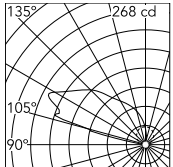

Physical

Colour	Grey
Orientation	Fixed
Net weight (kg)	0.54
Package height (mm)	80
Package width (mm)	100
Package length (mm)	120
IP internal	65
Drive Over	No

Download

[Mounting instructions](#) ZIP

Photometric Files

[LDT / IES](#) ZIP

Technical Drawings

[2D](#) ZIP

[3D](#) ZIP

[Bim](#) ZIP

Schematic light drawing

Luminous flux luminaire
314 lm

Photometric