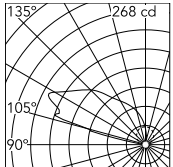

Physical

Colour	White
Orientation	Fixed
Net weight (kg)	0.54
Package height (mm)	80
Package width (mm)	100
Package length (mm)	120
IP internal	65
Drive Over	No

Download

[Mounting instructions](#) ZIP

Photometric Files

[LDT / IES](#) ZIP

Technical Drawings

[2D](#) ZIP

[3D](#) ZIP

[Bim](#) ZIP

Schematic light drawing

Luminous flux luminaire
314 lm

Photometric