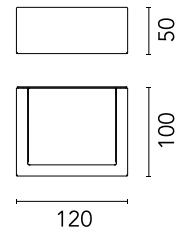

8W - 314lm - 4000K - CRI> 80

LED light source included. Integrated 220-240V ON/OFF electrical power. Equipped with double cable gland for electrical connection.

Are you a professional and your project needs consulting and support?

[BOOK AN APPOINTMENT](#)